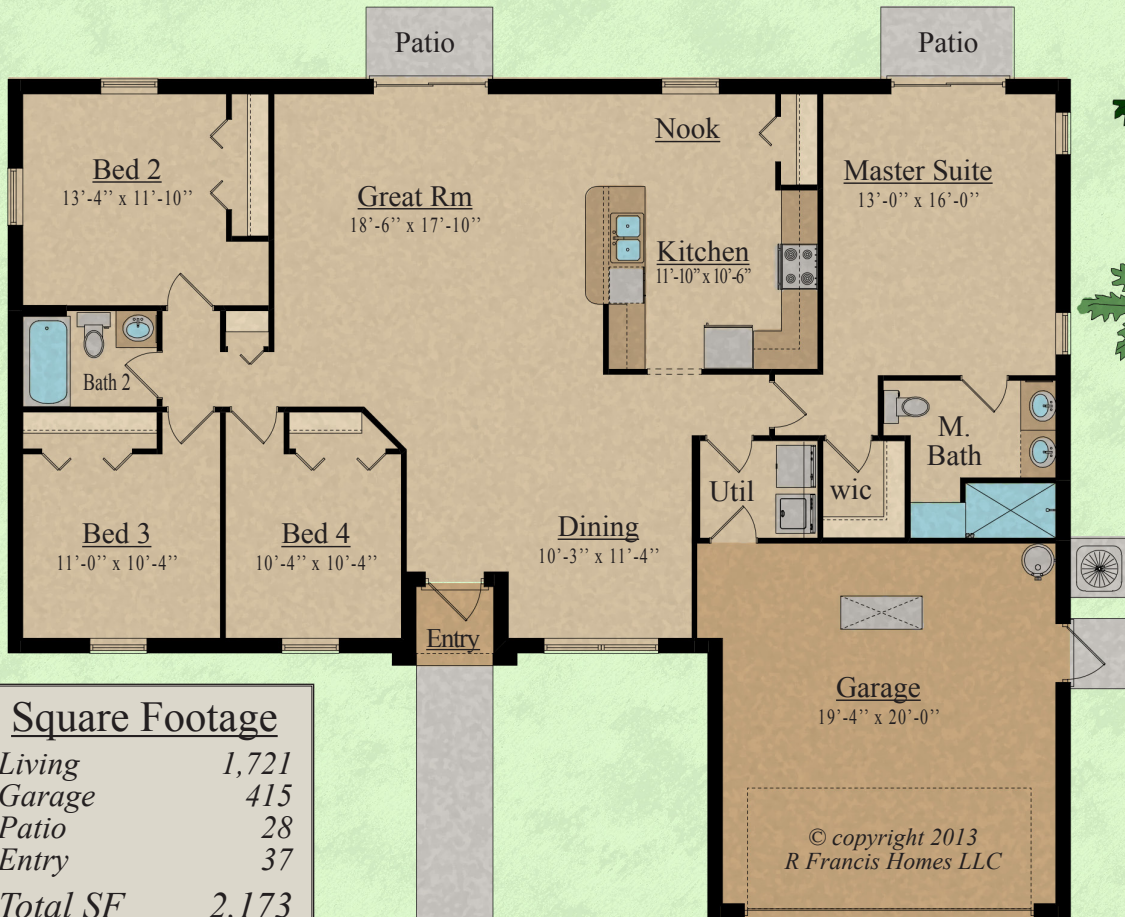

# R Francis Homes LLC

License # CGC1513707 Residential / Commercial

The Shoal

Square Footage	
Living	1,721
Garage	415
Patio	28
Entry	37
<b>Total SF</b>	<b>2,173</b>
<i>Under Roof</i>	

All dimensions are approximate and subject to change in the filed.