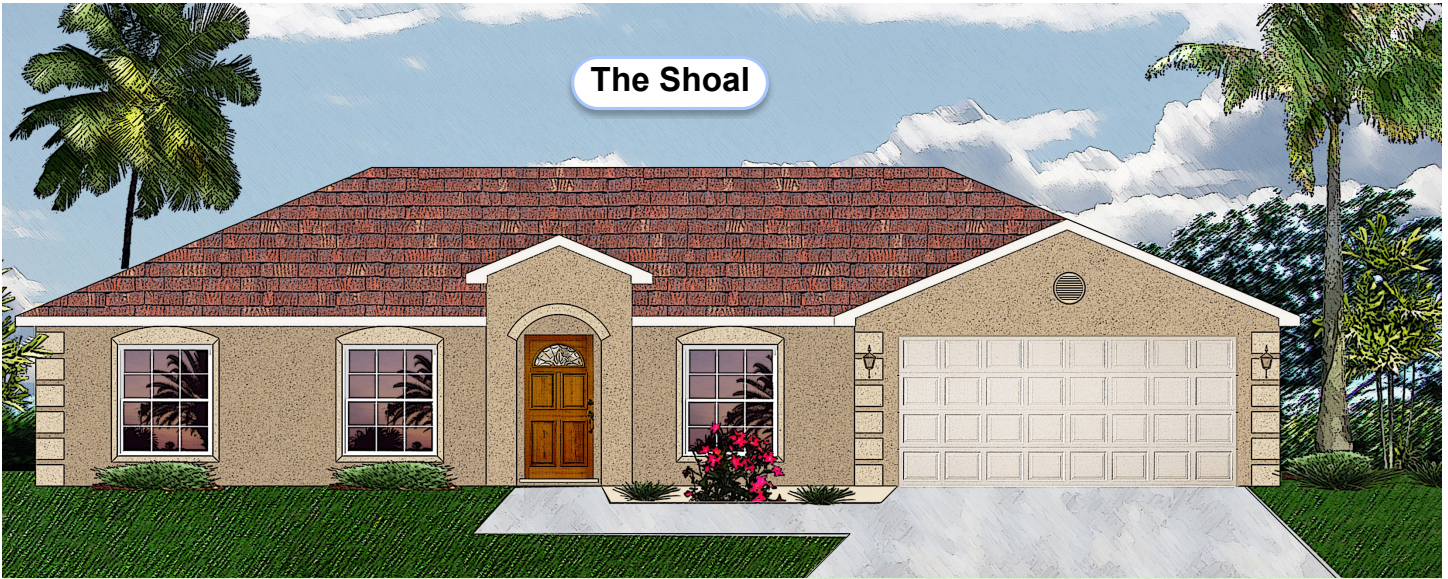

# R Francis Homes LLC

License # CGC1513707 Residential / Commercial

The Shoal

Square Footage	
Living	1,721
Garage	415
Patio	28
Entry	37
<b>Total SF</b>	<b>2,173</b>
<i>Under Roof</i>	

All dimensions are approximate and subject to change in the filed.