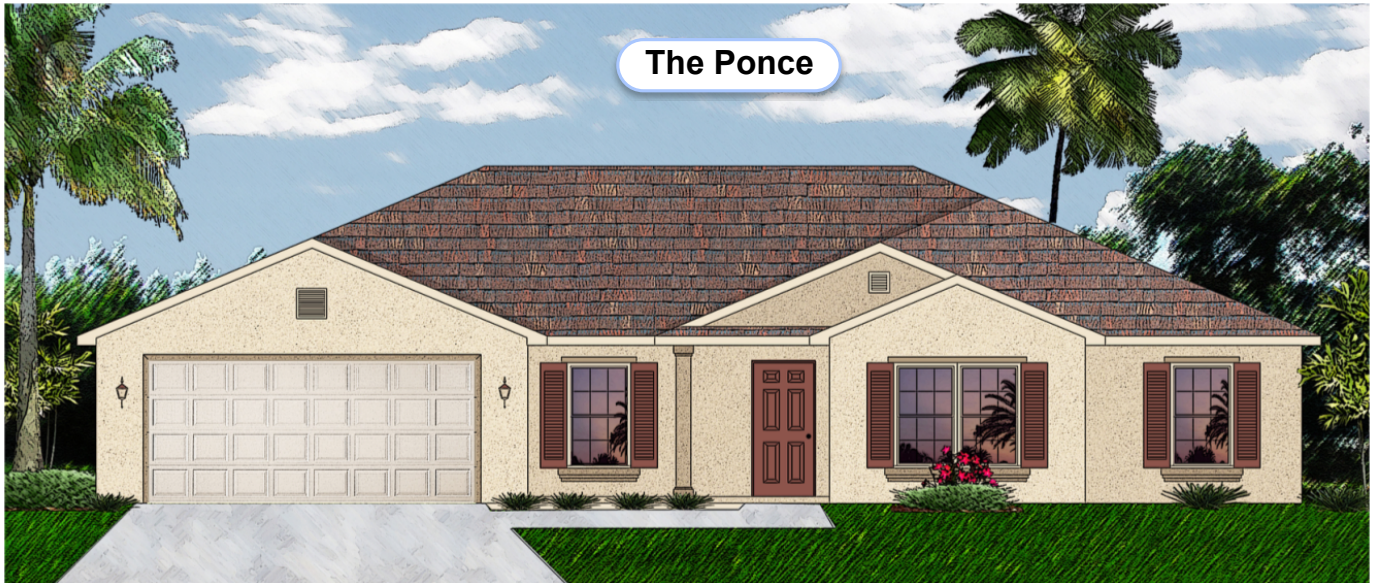

R Francis Homes LLC

License # CGC1513707 Residential / Commercial

The Ponce

All dimensions are approximate and subject to change in the filed.

Email: rodger@rfranchishomes.com
Web: rfranchishomes.com
Phone (941) 270-1498 Fax (941) 613-1071

Square Footage

Living	2,118
Garage	486
Lanai	0
Porch	70
Total SF	2,624
<i>Under Roof</i>	