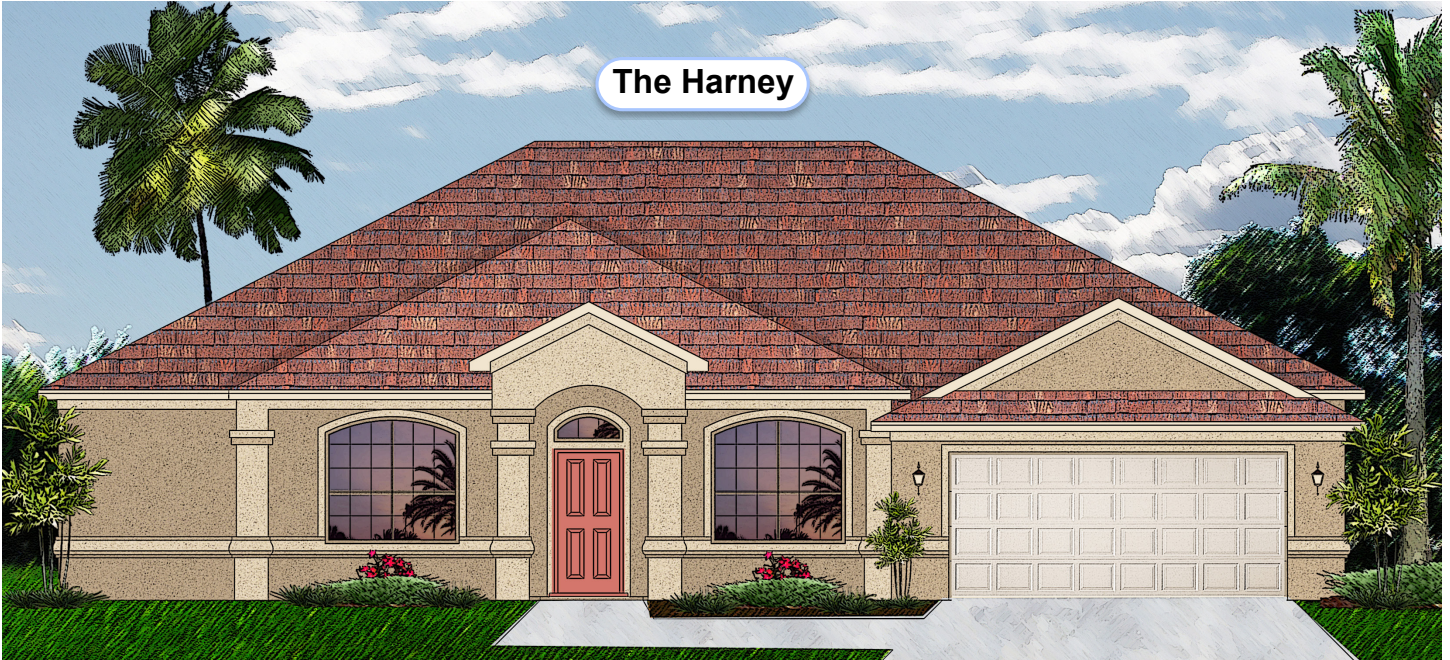

R Francis Homes LLC

License # CGC1513707 Residential / Commercial

The Harney

Square Footage

Living	2,578
Garage	544
Lanai	242
Entry	7
Total SF	3,435
<i>Under Roof</i>	

All dimensions are approximate and subject to change in the field.