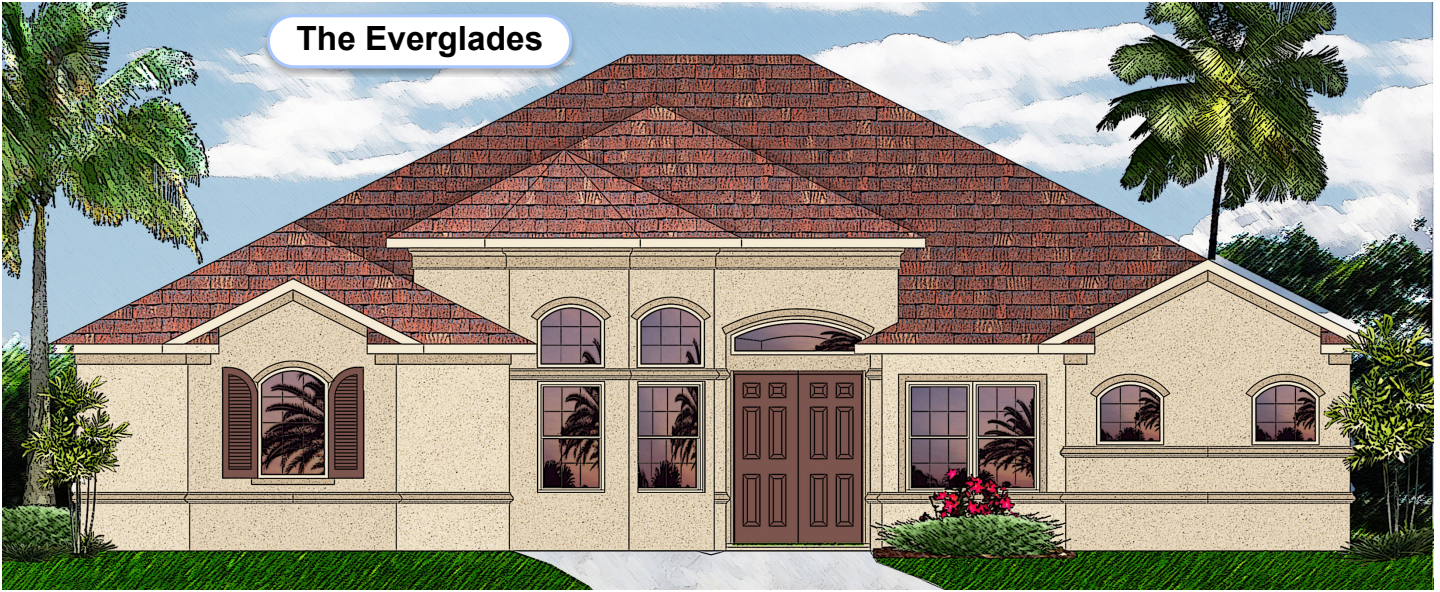

R Francis Homes LLC

License # CGC1513707 Residential / Commercial

The Everglades

Square Footage	
Living	3,020
Garage	507
Lanai	483
Entry	27
Total SF	4,037
<i>Under Roof</i>	

All dimensions are approximate and subject to change in the filed.