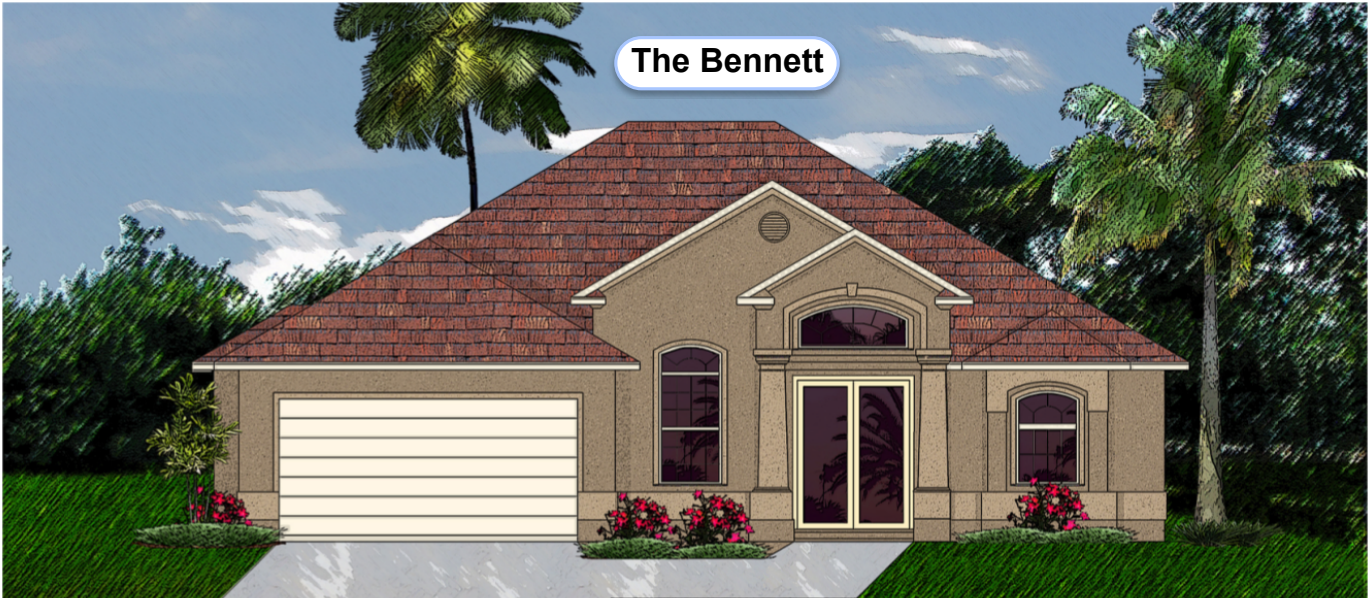

# R Francis Homes LLC

License # CGC1513707 Residential / Commercial

The Bennett

## Square Footage

Living	1,644
Garage	409
Lanai	308
Entry	53
<b>Total SF</b>	<b>2,414</b>
<i>Under Roof</i>	

© copyright 2015  
R Francis Homes LLC

All dimensions are approximate and  
subject to change in the filed.